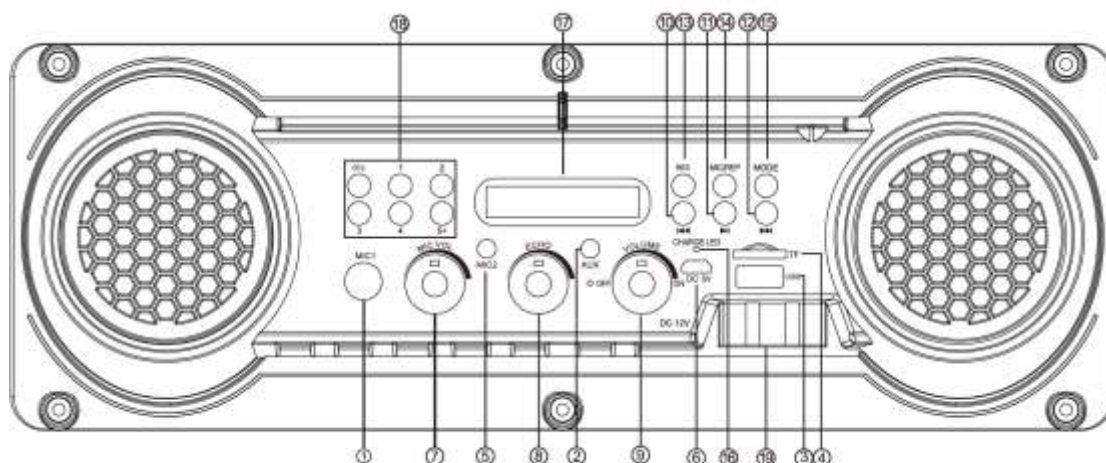

Function operational specification:

1. Microphone input port.
2. Line in input port.
3. USB interface: insert USB.
4. TF card interface: insert TF card.
5. 3.5mm Microphone input port.
6. DC input: take connection DC 5V.
7. Microphone Volume Knob.
8. Echo volume knob.
9. Power switch and Volume knob.
10. 10/12. Pre/Next: When you play the USB and TF card, short press to choose Pre/Next music, long press to manual operation forwarder sequence adjustment, when AUX input without function.
11. Play/Pause: when play USB and TF card, short press to play/pause. When at AUX state is mute.
13. Record button: Long press to enter record state, then short press again to play record, long press to delete record.
14. Karaoke priority/Repeat mode button: Short press this button, the digital tube MIC on light, into the microphone priority mode, then press this button again, the MIC die out, at this point, cancel the karaoke priority mode.
14. Under USB/TF playing mode, Long press this button to set repeat playback (One, Random, Folder, and All, 4 modes)
15. Mode: Short press to switch Bluetooth, USB/TF, and AUX input state.
16. Charge LED: when charging, the light is red
17. Digital display window
18. 0-4 number keys: Quick select songs for U disk, TF card; **It's no use for AUX and Bluetooth;**
19. External DC 12V power input