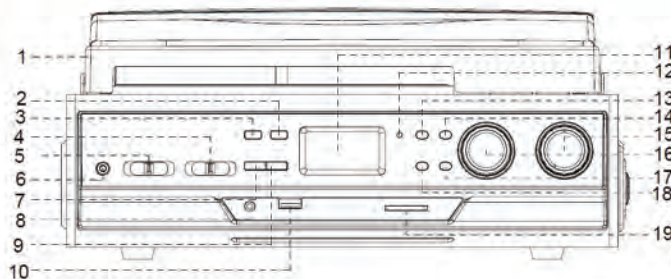

1. 1 Dust cover
2. 2 Mode (USB/SD)
3. 3 Record button
4. 4 Without this function
5. 5 Function selector
6. 6 Auxiliary input
7. 7 Delete button
8. 8 3.5mm headphone socket
9. 9 Program button
10. 10 USB port
11. 11 LC display
12. 12 Power LED indicator
13. 13 Play/Pause button
14. 14 Stop button
15. 15 Volume knob
16. 16 Tuning (Radio)
17. 17 Skip up button
18. 18 Skip down button
19. 19 SD/MMC card slot