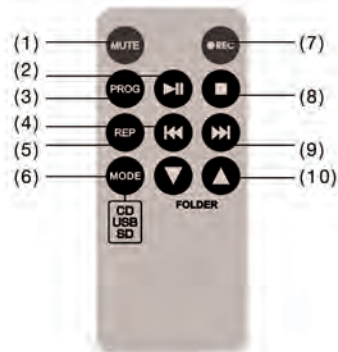

### A ENCODING

1. SELECT DESIRED MODE FOR ENCODING USING (5).
2. INSERT YOUR MEMORY DEVICE (e.g. SD Card or USB drive - not both).
3. PRESS THE RECORD BUTTON (3) AND WAIT UNTIL SD OR USB ICON FLASHES.
4. START YOUR DESIRED MEDIA (PHONO, AUXILIARY INPUT OR CASSETTE).
5. PRESS STOP BUTTON WHEN DONE. ENJOY!

### B PLAYBACK

- I RADIO: USE TUNING KNOB (16) TO SELECT STATION.
- II CASSETTE: INSERT TO PLAY. PRESS HALFWAY TO FAST FORWARD. PRESS FULLY TO EJECT.
- III AUX-IN: USE 3.5mm CABLE TO CONNECT
- IV SD CARD OR USB DRIVE: INSERT MEDIA. USE (13), (14), (17), (18)

- 1 Dust cover
- 2 Mode (USB/SD)
- 3 Record button
- 4 Without this function
- 5 Function selector
- 6 Auxiliary input
- 7 Delete button
- 8 3.5mm headphone socket
- 9 Program button
- 10 USB port
- 11 LC display
- 12 Power LED indicator
- 13 Play/Pause button
- 14 Stop button
- 15 Volume knob
- 16 Tuning (Radio)
- 17 Skip up button
- 18 Skip down button
- 19 SD/MMC card slot